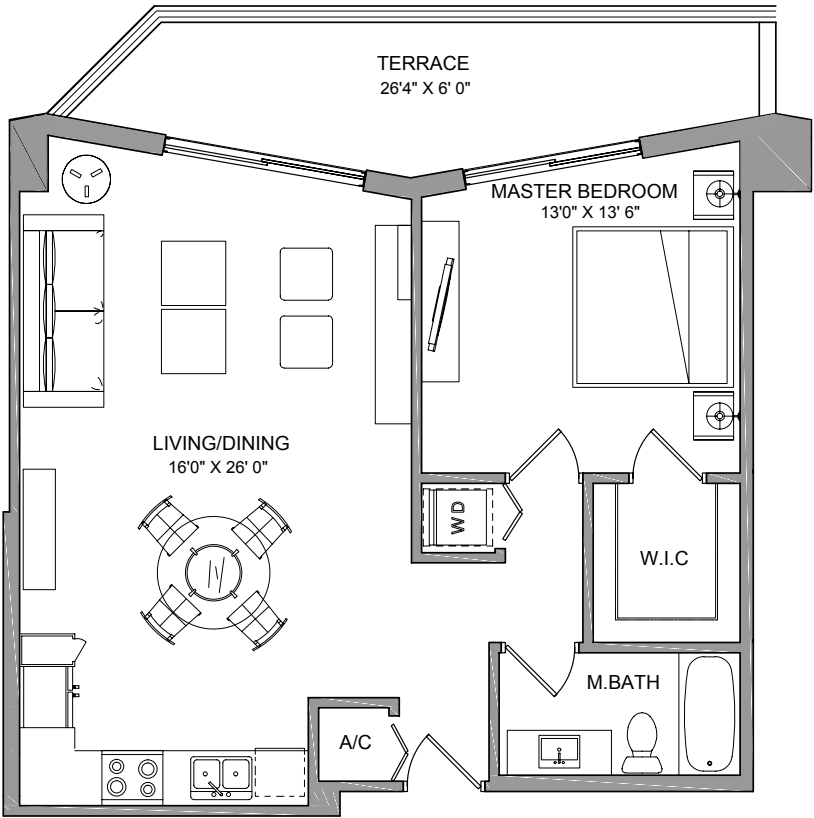

RESIDENCE SEVEN

1 BEDROOM / 1 BATH

INTERIOR..... 792 sq ft 74 m²
 TERRACE..... 167 sq ft 16 m²

TOTAL 959 sq ft 90 m²

SALES AND MARKETING BY
ONEWORLD
 PROPERTIES

 These drawings are conceptual only and are for the convenience of reference. They should not be relied upon as representations, express or implied, of the final detail of the residences. Units shown are examples of unit types and may not depict actual units. Stated square footages are ranges for a particular unit type and are measured to the exterior boundaries of the exterior walls and the centerline of interior demising walls and in fact vary from the area that would be determined by using the description and definition of the "Unit" set forth in the Declaration (which generally only includes the interior airspace between the perimeter walls and excludes interior structural components).