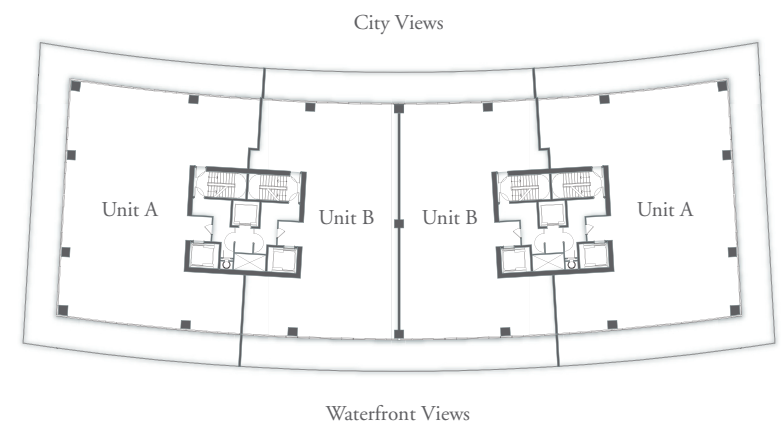

WWW.APOGEECONDOMIAMI.COM

RESIDENCE A

INTERIOR	4,154 sq. ft.	386 m ²
EXTERIOR	2,441 sq. ft.	227 m ²
TOTAL	6,595 sq. ft.	613 m²