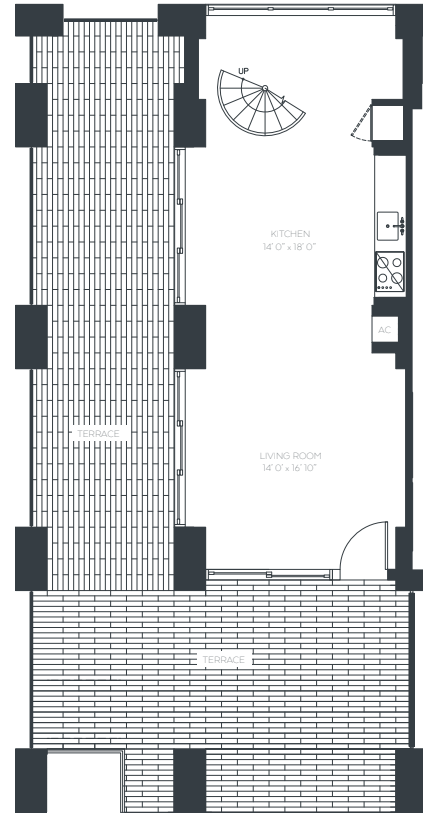

CONRAD *Fort Lauderdale Beach*

U 1 BED / 1.5 BATH

FLOOR 6

RESIDENCE 1,037 SQ FT 96.34 M<sup>2</sup>  
BALCONY 675 SQ FT 62.71 M<sup>2</sup>

TOTAL 1,712 SQ FT 159.05 M<sup>2</sup>

LEVEL 1

LEVEL 2