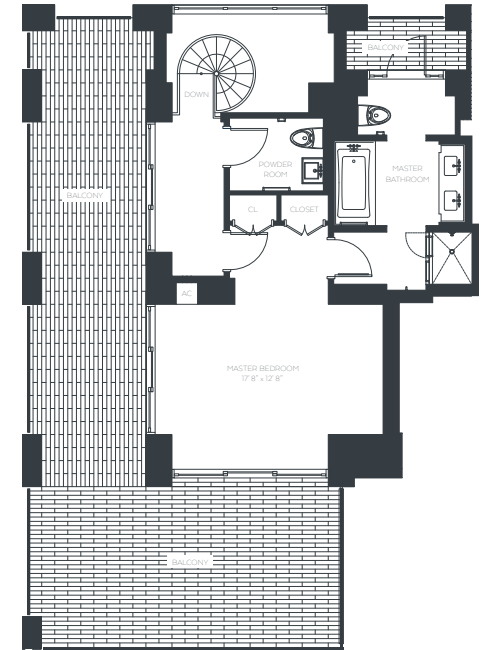

CONRAD *Fort Lauderdale Beach*

U 1 BED / 1.5 BATH

FLOOR 6

RESIDENCE 1,037 SQ FT 96.34 M<sup>2</sup>  
BALCONY 675 SQ FT 62.71 M<sup>2</sup>

TOTAL 1,712 SQ FT 159.05 M<sup>2</sup>

LEVEL 1

LEVEL 2