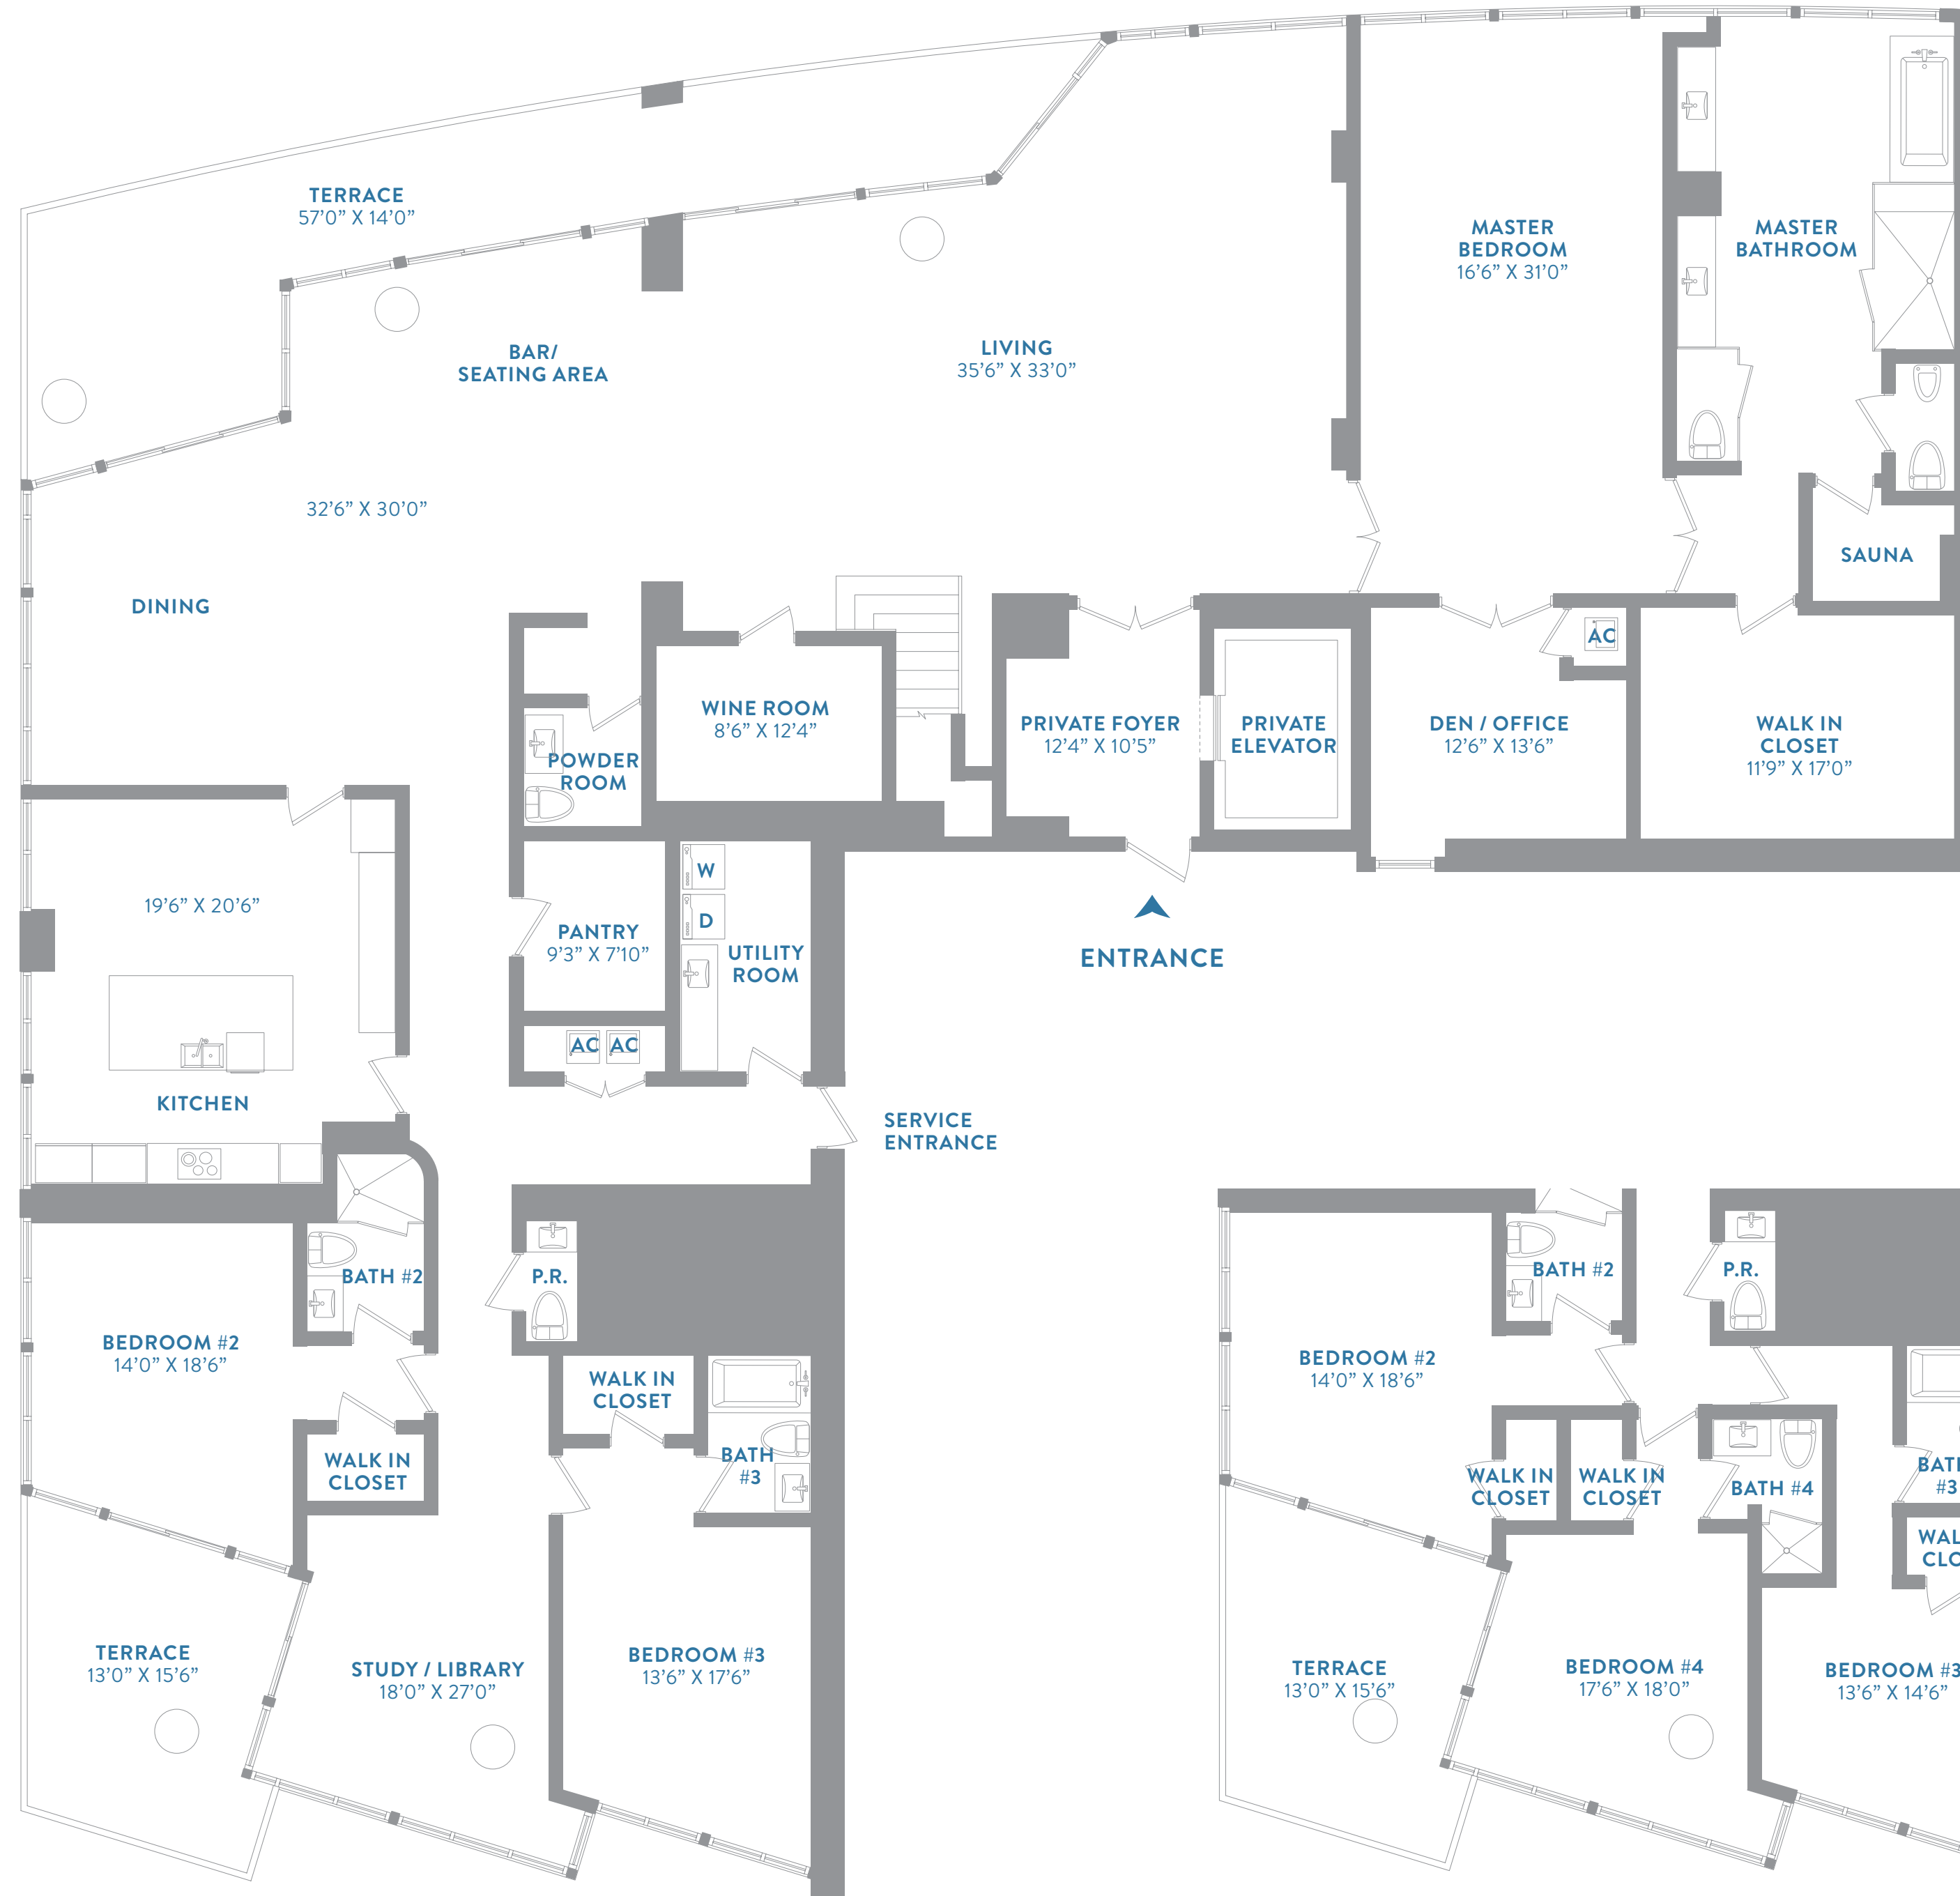

UNIT PH7

PENTHOUSE RESIDENCE

4 BEDROOM + DEN + STUDY
5 BATH + 2 1/2 BATHS

MAIN FLOOR

A/C	5,741 SQ FT	533.36M ²
TERRACE	708 SQ FT	65.77M ²
TOTAL	6,449 SQ FT	599.13M²

SKY TERRACE

A/C	2,137 SQ FT	198.53M ²
TERRACE	2,077 SQ FT	192.96M ²
TOTAL	4,214 SQ FT	391.49M²

UNIT TOTAL

TOTAL	10,663 SQ FT	990.62M²
--------------	---------------------	----------------------------

OPTION 2

UNIT PH7

PENTHOUSE RESIDENCE
SKY TERRACE

SKY TERRACE

A/C	2,071 SQ FT	192.47M ²
TERRACE	2,100 SQ FT	195.72M ²
TOTAL	4,171 SQ FT	388.19M²