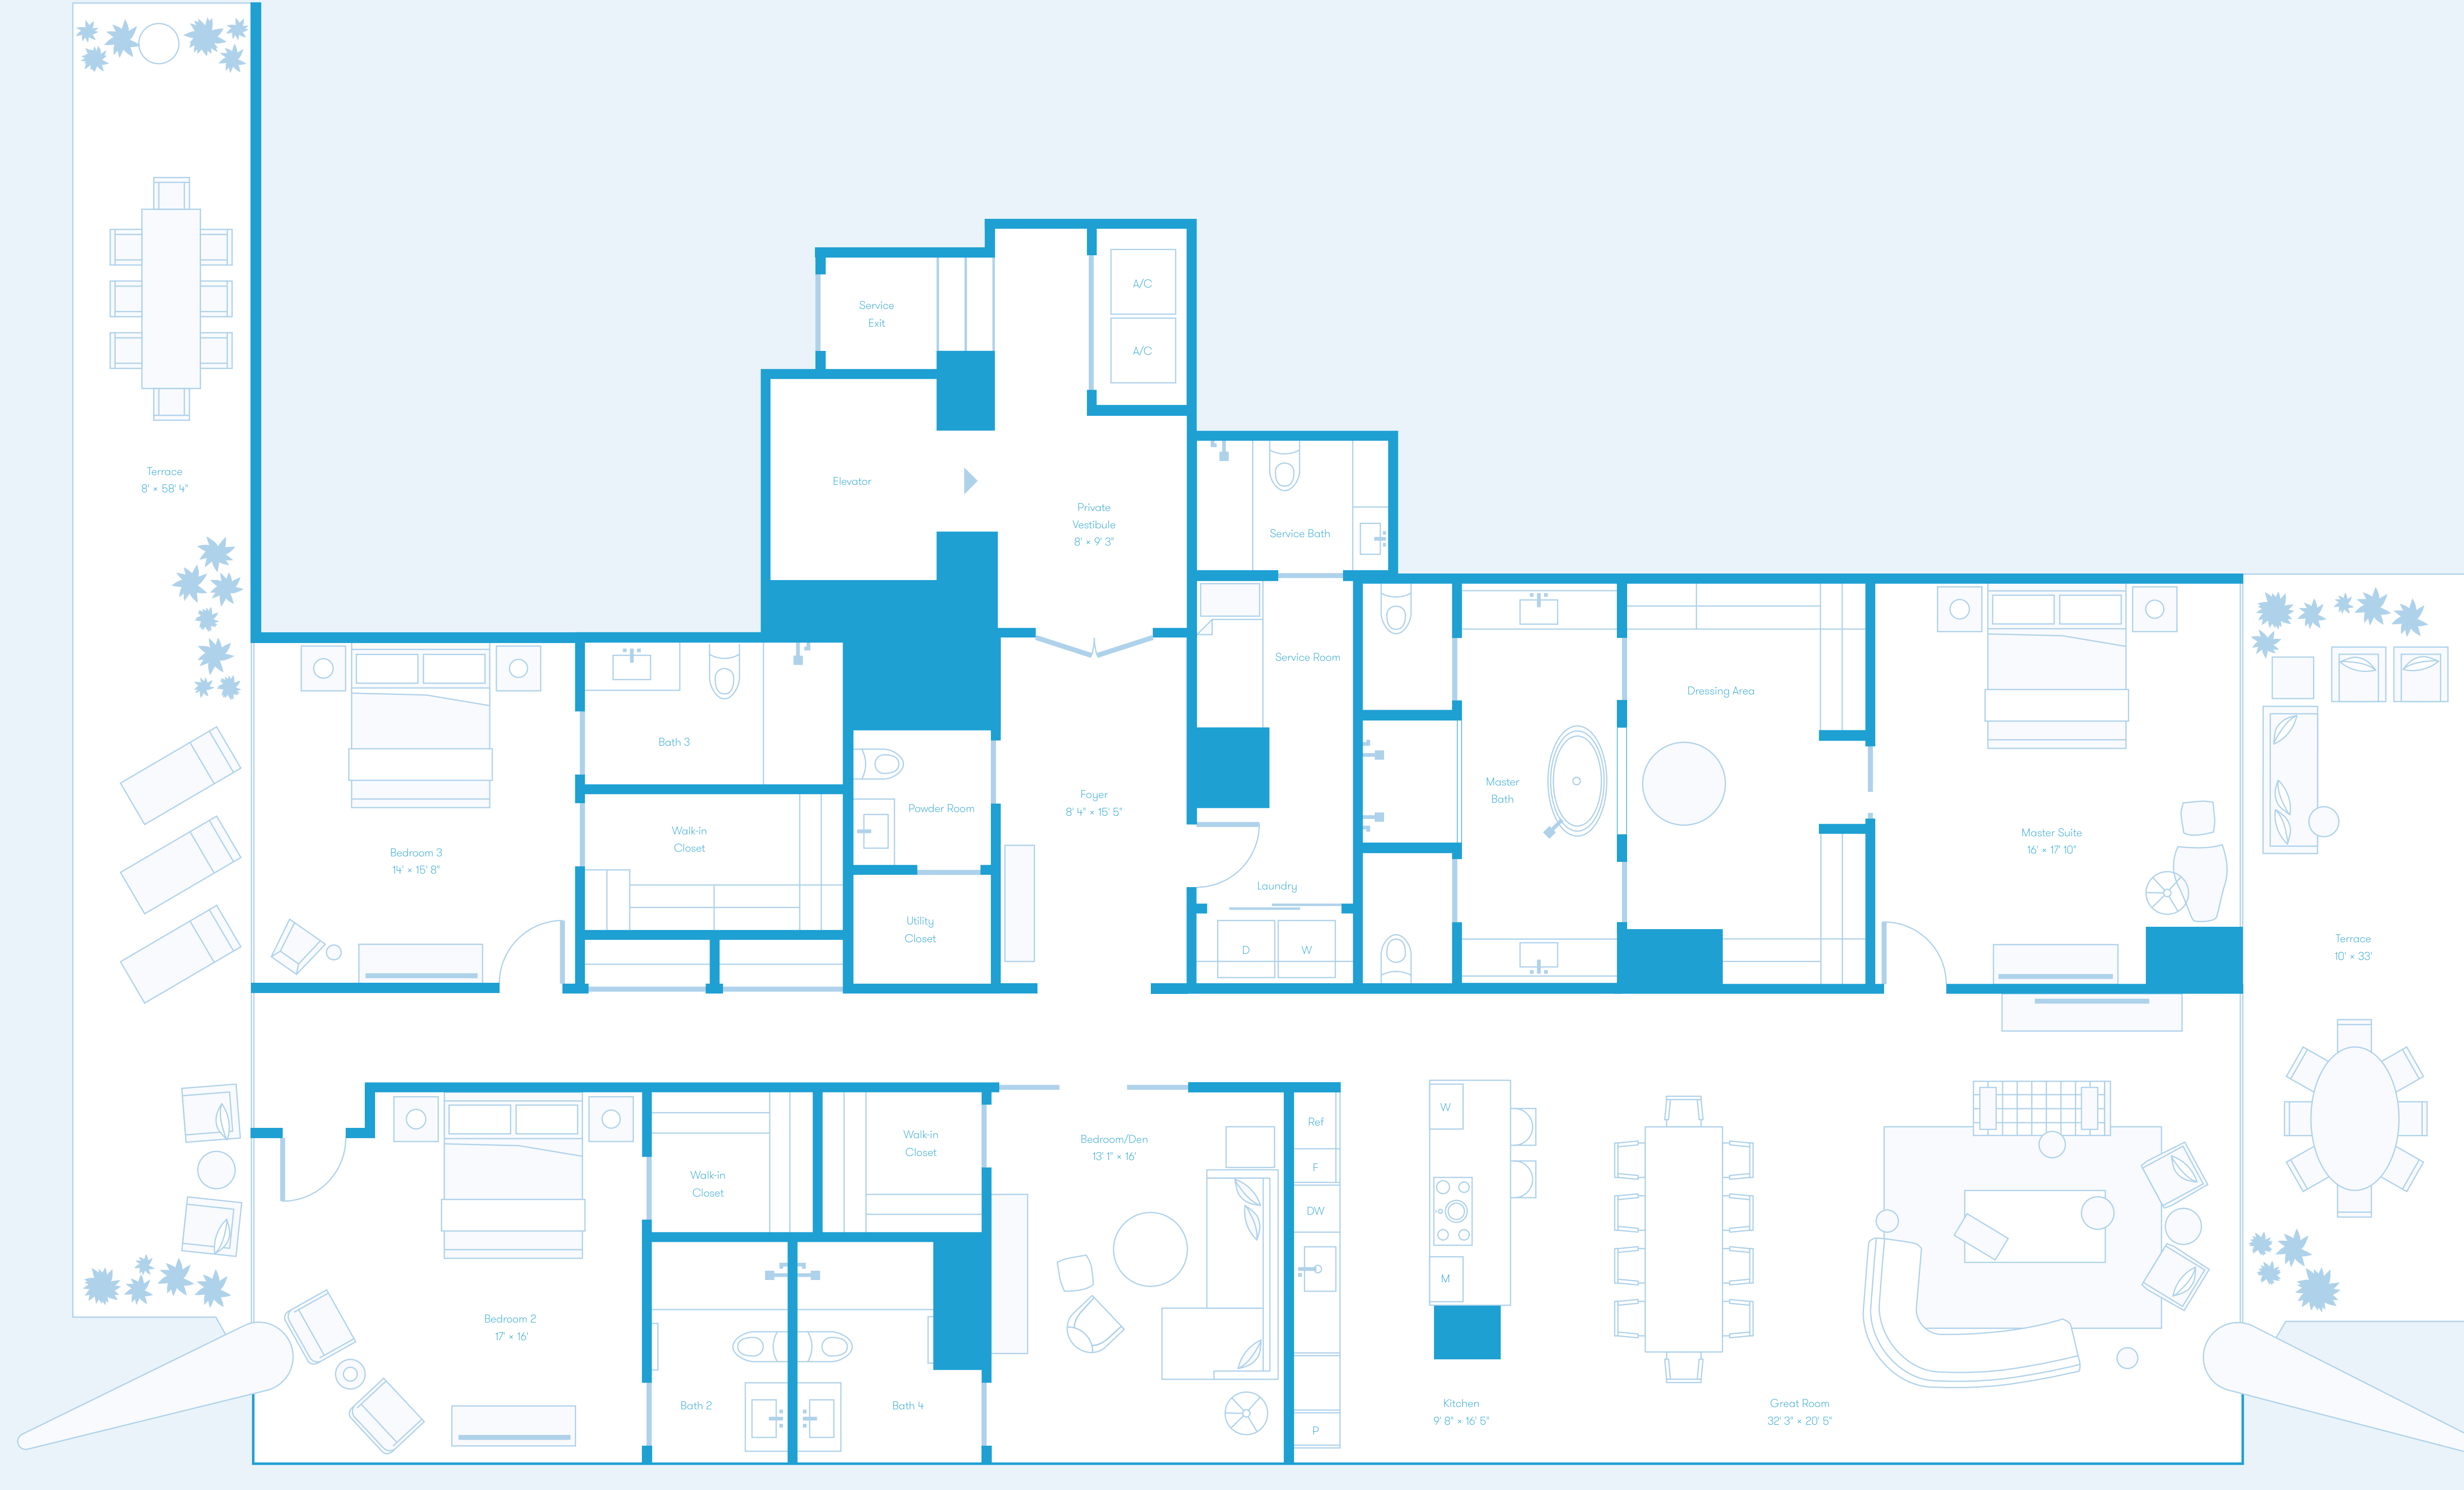

*FOR FLOORS 10-28: BEDROOM 3 DIMENSIONS ARE 14' x 15' 2"

88' 10" / 27 M of Glassed South Bay Views